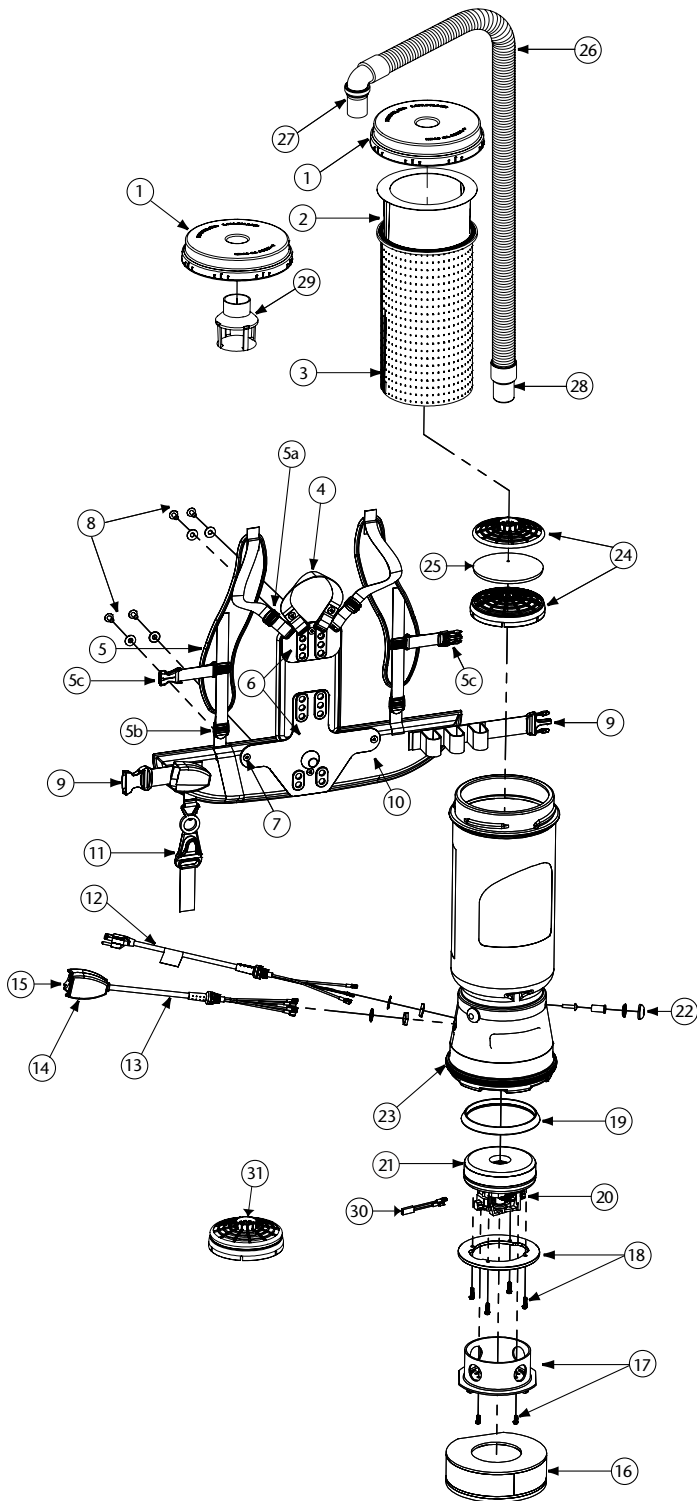

SUPER COACHVAC/SUPER COACHVAC HEPA/COACHVAC PARTS

No.	Product Name	Qty	List Price
1	100197 Twist Cap (Purple) (SCV and SCV HEPA only)	1 ea.	\$ 32.48
	100320 Twist Cap (Black) (CoachVac only)	1 ea.	32.48
2	100331 698 Sq. In. Intercept Micro Filter	10/pk	20.39
3	100565 Micro Cloth Filter	1 ea.	28.19
4	101737 Carry Handle w/Rivet and Washer Set	1 set	8.13
5	100356 Shoulder Strap Assembly (includes: #5a, 5b, 5c)	1 set	16.24
5a	100358 Shoulder Strap Plastic Adjustment Buckle (Top)	1 ea.	.94
5b	100357 Shoulder Strap Plastic Adjustment Buckle (Bottom)	1 ea.	.94
5c	103627 Sternum Strap Buckles (Latch and Keeper)	1 set	2.00
6	105046 Backplate (includes: #7)	1 ea.	24.99
7	100375 Barrel Nut Connection Set for Backplate (Replacement)	1 set	5.62
8	100716 Backplate (Black) Connection Set: 4 Screws w/Washers	1 set	12.49
9	106719 Waist Belt Keeper and Latch	1 ea.	11.32
10	100359 Waist Belt (includes: #9)	1 ea.	37.47
	100354 Strap Assembly Complete (includes: #5, 10)	1 set	49.97
	103166 Backplate (Black) System Complete (includes: #4, 5, 6, 8, 10)	1 set	62.46
11	102604 Schulte Cord Holder	1 ea.	8.35
12	100641 Power Cord (18" 14/3) Assembly	1 set	18.12
13	101610 Switch Cord Assembly (includes: #14, 15)	1 set	34.98
	101714 Switch Cord w/Crimps	1 ea.	15.50
14	101472 Switch Box w/Velcro and New Lamb Switch	1 set	22.48
15	106066 On/Off Switch (must use with #106287)	1 ea.	6.80
	106287 Switch Box w/Velcro and Screws	1 ea.	16.77
16	100597 Sound Muffler	1 ea.	22.99
17	105044 Motor Shroud Cover w/Screw Set: 2 Screws	1 set	21.41
18	100335 Motor Compression Ring w/Screws	1 set	10.62
19	100378 Compression Ring Screw Set: 4 Screws	1 set	2.81
19	100014 Tetraseal	1 ea.	11.25
20	105697 Carbon Brush Set for CoachVac Motor (Domel Motor)	1 set	19.98
	100424 Carbon Brush Set for CoachVac Motor (Ametek Motor) (116311-00)	1 set	16.24
	106904 Carbon Brush Set for CoachVac Motor (Ametek Motor) (122157-00)	1 set	19.98
	105164 Carbon Brush Set for Super CoachVac Motor (Domel Motor)	1 set	19.98
	101720 Carbon Brush Set for Super CoachVac Motor (Ametek Motor)	1 set	19.98
21	100422 Motor/Fan (120 V) w/Crimps for CoachVac	1 ea.	72.45
	105162 Motor/Fan (120 V) w/Crimps for Super CoachVac	1 ea.	112.42
	100379 Motor Ground and Wire Clamp Set w/Screws	1 set	5.62
	100380 Motor Crimp Set: 4 Female, 4 Male, Ground Crimp Connector	1 set	9.99
22	100368 Motor Mounting System Set: 3 Well Nuts, 3 Bolts, 3 Washers, 3 Covers	1 set	12.49
23	100586 Bottom Bumper	1 ea.	6.88
24	100030 Dome Filter w/Foam Media	1 ea.	7.50
25	100343 Foam Filter Media for Dome Filter	1 ea.	1.26
	101220 High Filtration Disk (optional)	2/pk	10.09
26	103048 Static-Dissipating Hose w/Cuffs (Black)	1 ea.	23.74
27	101928 Replacement Double Swivel Elbow Cuff (Black)	1 ea.	8.63
28	100694 Replacement Swivel Cuff (Black) 1 1/2"	1 ea.	5.13
29	101543 Filter Guard (Optional)	1 ea.	9.02
30	103476 Thermal Protector	1 ea.	13.70
31	106526 Replacement HEPA Dome Filter	1 ea.	10.29
	101678 50' Extension Cord (Not Shown)	1 ea.	31.05