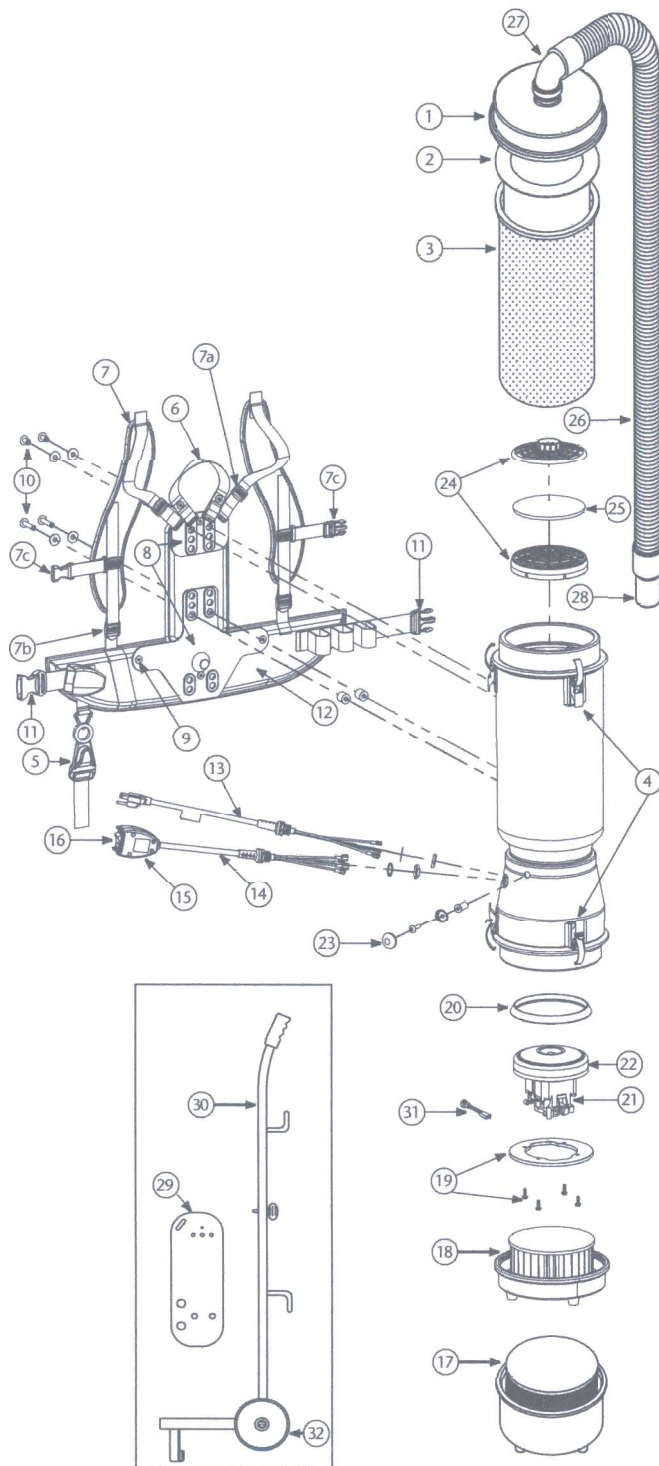

LINEVACER PARTS

No.	Product Name	Qty	List Price
1	104276 Latch Cap w/Cuff (Black)	1 ea.	\$ 36.85
2	100291 698 Sq. In. Intercept Micro Filter	10/pk	30.49
3	100565 Micro Cloth Filter	1 ea.	28.19
4	100286 Top or Bottom Cap Latch Set: 3 Latches, 3 Locks w/6 Fastening Rivets, 6 Washers	1 set	27.00
5	102604 Schulte Cord Holder	1 ea.	8.35
6	101737 Carry Handle w/Rivet and Washer Set	1 set	8.13
7	100356 Shoulder Strap Assembly (includes: #7a, 7b, 7c)	1 set	16.24
7a	100358 Shoulder Strap Plastic Adjustment (Top)	1 ea.	.94
7b	100357 Shoulder Strap Plastic Adjustment (Bottom)	1 ea.	.94
7c	103627 Sternum Strap Buckles (Latch and Keeper)	1 set	2.00
8	105046 Backplate (includes: #9)	1 ea.	24.99
9	100375 Barrel Nut Connection Set for Backplate (Replacement)	1 set	5.62
10	100374 Backplate Connection Set: 4 Screws w/Washers, Stand Offs	1 set	12.49
11	106719 Waist Belt Keeper and Latch	1 ea.	11.32
12	100359 Waist Belt (includes: #11)	1 ea.	37.47
	100354 Strap Assembly Complete (includes: #7, 12)	1 set	49.97
	103166 Backplate System Complete (includes: #6, 7, 8, 10, 12)	1 set	62.46
13	100641 Power Cord (18" 14/3) Assembly Complete	1 set	18.12
	100299 15' Cart power Supply Cord Complete w/Crimps (100279, 100282)	1 set	39.99
14	101610 Switch Cord Assembly 120V (includes: #14, 15, 16)	1 set	34.98
	101714 Switch Cord w/Crimps	1 ea.	15.50
	101716 18" Switch Cord Assembly Complete 120V	1 set	37.47
15	101472 Switch Box w/Velcro and New Lamb Switch	1 set	22.48
	101718 Switch Box w/Belt Clip (for cart) (100279, 100282)	1 set	24.99
	106287 Switch Box w/Velcro and Screws	1 ea.	16.77
16	106066 On/Off Switch (must use with #106287)	1 ea.	6.80
17	104275 ULPA Filter Assembly Complete w/Bottom Cap (100280, 100282)	1 set	299.50
18	104274 HEPA Filter Assembly Complete w/Bottom Cap (100277, 100279)	1 set	231.09
19	100335 Motor Compression Ring w/Screws	1 set	10.62
	100378 Compression Ring Screw Set: 4 Screws	1 set	2.81
20	100014 Tetraseal	1 ea.	11.25
21	105697 Carbon Brush Set (Domel Motor)	1 set	19.98
	100424 Carbon Brush Set (Ametek Motor) (116311-00)	1 set	16.24
	106904 Carbon Brush Set (Ametek Motor) (122157-00)	1 set	19.98
22	100422 Motor/Fan (120 V) w/Crimps (Ametek Motor)	1 ea.	72.45
	100380 Motor Crimp Set: 4 female, 4 Male and a Ground Crimp Connector	1 set	9.99
	100379 Motor Ground, Wire Clamp Set w/Screws	1 set	5.62
23	100368 Motor Mounting System Set: 3 Well Nuts, 3 Bolts, 3 Washers, 3 Covers	1 set	12.49
24	100030 Dome Filter w/Foam Media	1 ea.	7.50
25	100343 Foam Filter Media for Dome Filter	1 ea.	1.26
26	103048 Static-Dissipating Hose w/Cuffs (Black)	1 ea.	23.74
27	101928 Replacement Double Swivel Elbow Cuff (Black)	1 ea.	8.63
28	100694 Replacement Swivel Cuff (Black) 1 1/2"	1 ea.	5.13
29	100718 Cart Plate for Cart Assembly	1 ea.	20.61
30	100287 LineVacer Cart Assembly Complete	1 set	226.00
31	103476 Thermal Protector	1 ea.	13.70
32	100965 Cart Wheel (each)	1 ea.	16.59
	101678 50' Extension Cord (Not Shown)	1 ea.	31.05