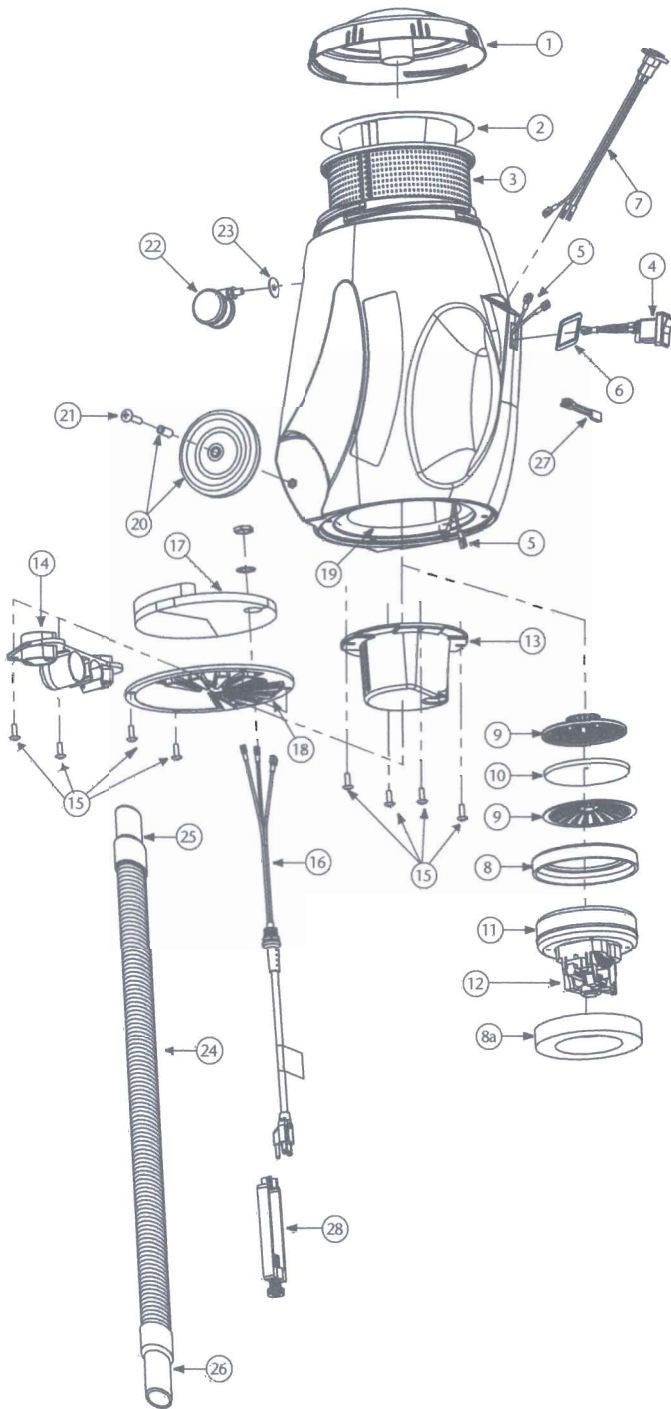

RUNNINGVAC/PROVAC CN PARTS

| No. | Product Name | Qty | List Price |
|-----|---|-------|------------|
| 1 | 103318 Top Cap, Black (ProVac CN) | 1 ea. | \$ 32.48 |
| | 106889 Top Cap, Purple (RunningVac) | 1 ea. | 32.48 |
| 2 | 104544 698 Sq. In. Intercept Micro Filter | 10/pk | 24.48 |
| 3 | 103115 Micro Cloth Filter | 1 ea. | 29.41 |
| 4 | 103327 On/Off Switch (includes: 2 ea. of #6) | 1 ea. | 22.40 |
| 5 | 103212 Wire Harness Assembly: 3 Wires and Strain Relief | 1 set | 12.58 |
| 6 | 106110 Gasket | 1 ea. | 3.10 |
| 7 | 105047 Receptacle Assembly for Powerhead (ProVac CN Only) | 1 ea. | 6.44 |
| 8 | 103236 Motor Seal | 1 ea. | 6.25 |
| 8a | 105430 Upper Foam Compression Ring | 1 ea. | 13.80 |
| 9 | 102784 Dome Filter w/Filter Media | 1 ea. | 7.50 |
| 10 | 101949 Replacement Foam Media for Dome Filter | 1 ea. | 1.26 |
| | 102761 High Filtration Disk (Optional) | 2/pk | 10.29 |
| 11 | 105687 Motor/Fan (120V) | 1 ea. | 112.42 |
| 12 | 105164 Carbon Brush Set (Domel Motor) | 1 set | 19.98 |
| | 101720 Carbon Brush Set (Ametek Motor) | 1 set | 19.98 |
| 13 | 103121 Motor Mount | 1 ea. | 17.89 |
| 14 | 103117 Tool Dock | 1 ea. | 18.75 |
| 15 | 103266 Motor Mount and Vented Exhaust Cover Screw Kit | 1 set | 5.45 |
| 16 | 103215 Power Cord (18" 14/3) Assembly w/Locknut and Washer | 1 ea. | 18.12 |
| 17 | 103123 Exhaust Foam | 1 ea. | 18.15 |
| 18 | 103360 Cover Assembly, Vented Exhaust | 1 ea. | 29.75 |
| 19 | 103256 Rear Foam Diffuser | 1 ea. | 11.25 |
| | 103124 Foam Inlet Damper A (not shown) | 1 ea. | 13.34 |
| | 103125 Foam Inlet Damper B (not shown) | 1 ea. | 9.30 |
| 20 | 103267 Rear Wheel Assembly Kit: 2 Wheels, 2 Spacers, 2 Screws | 1 set | 16.55 |
| 21 | 103268 Rear Wheel Mounting Screw Kit: 2 Screws | 1 set | 1.88 |
| 22 | 103114 Swivel Caster (Front Wheel) | 1 ea. | 11.25 |
| 23 | 103545 Conical Washer for Swivel Caster | 1 set | 4.11 |
| 24 | 103172 78" Static Dissipating Hose w/Cuffs (Black) 1 1/2" | 1 set | 32.48 |
| 25 | 100694 Replacement Swivel Cuff (Black) 1 1/2" | 1 ea. | 5.13 |
| 26 | 103150 Replacement Long Swivel Cuff (Black) 1 1/2" | 1 ea. | 10.66 |
| 27 | 103476 Thermal Protector | 1 ea. | 13.70 |
| 28 | 103441 Cord Lock | 1 ea. | 11.37 |
| | 101678 50' Extension Cord (Not Shown) | 1 ea. | 31.05 |