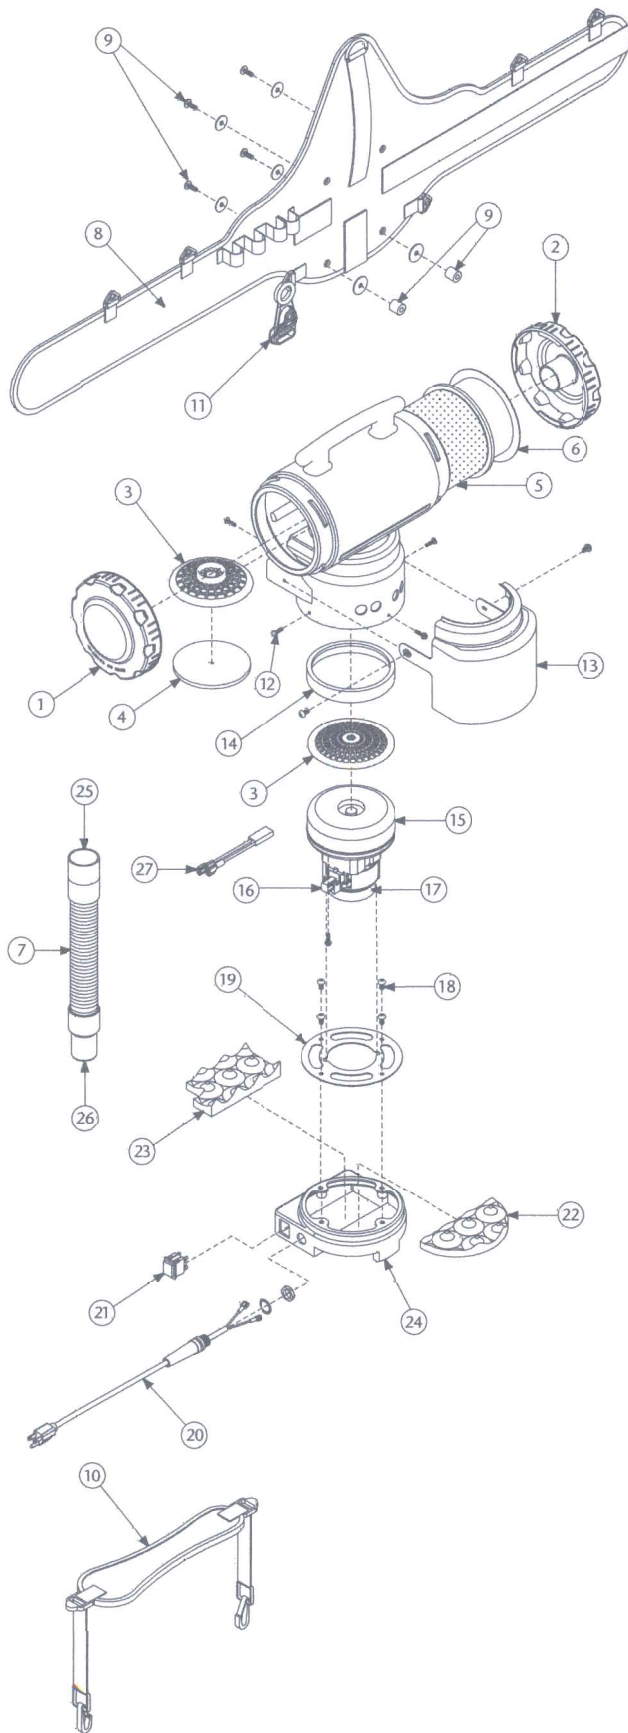

TAILVAC PARTS

No.	Product Name	Qty	List Price
1	101288 Blind Twist Cap Assembly (Grey)	1 ea.	\$ 27.48
2	101934 Twist Cap for Hose Cuff (Grey)	1 ea.	27.48
3	102784 Dome Filter w/Foam Media	1 ea.	7.50
4	101949 Foam Filter Media for Dome Filter	1 ea.	1.26
	102761 High Filtration Disc (optional)	2/pk	10.29
5	100564 Micro Cloth Filter	1 ea.	23.29
6	100431 496 sq. in. Reusable Intercept Micro Filter	10/pk	15.29
7	101184 3' to 1' Stretch Hose w/Cuffs 1 1/4" (Black)	1 ea.	21.87
	101705 3' to 1' Stretch Hose w/Cuffs 1 1/2" (Black)	1 ea.	27.15
8	102878 Waist Belt w/Velcro®	1 ea.	40.90
	103025 Retrofit set: Waist Belt and Monostrap	1 set	58.90
9	101274 Waist Belt Connection Set: 4 Screws, 6 Washers, 2 Stand-offs	1 set	5.05
10	102879 Monostrap Assembly	1 ea.	18.75
11	102604 Shulte Cord Holder	1 ea.	8.35
12	101272 Step Cap Screw Kit: 4 Screws	1 set	3.12
13	101711 Shroud Retro Kit (Grey) w/2 Screws	1 ea.	24.99
14	103236 Motor Seal	1 ea.	6.25
15	101189 Motor/Fan (120 V) w/Crimps (Ametek)	1 ea.	106.00
16	102988 Carbon Brush Set for Motor (Ametek)	1 set	19.98
17	103043 Fan and Brush Cover Kit	1 ea.	18.12
18	101271 Motor Mount Screw Kit: 5 Screws, 4 Washers, 1 Nut	1 ea.	1.88
19	100950 Director Plate	1 ea.	11.74
20	101713 Power Cord (18" 14/3) Assembly Complete w/Strain Relief with Locknut and Washer	1 set	18.12
21	100743 Double Pole On/Off Switch	1 ea.	6.80
22	101228 Front Sound Foam Baffle	1 ea.	4.38
23	101229 Rear Sound Foam Baffle	1 ea.	3.75
24	103262 Step Cap (Grey) w/Attached Front Sound Foam	1 set	31.23
25	101437 Replacement Fixed Hose Cuff (Black) 1 1/2"-1 1/4"	1 ea.	5.33
	101536 Replacement Fixed Hose Cuff (Black) 1 1/2"	1 ea.	4.01
26	101436 Replacement Swivel Cuff (Black) 1 1/4"	1 ea.	6.99
	100694 Replacement Swivel Cuff (Black) 1 1/2"	1 ea.	5.13
27	105648 Thermal Protector	1 ea.	17.85
	101678 50' Extension Cord (Not Shown)	1 ea.	31.05